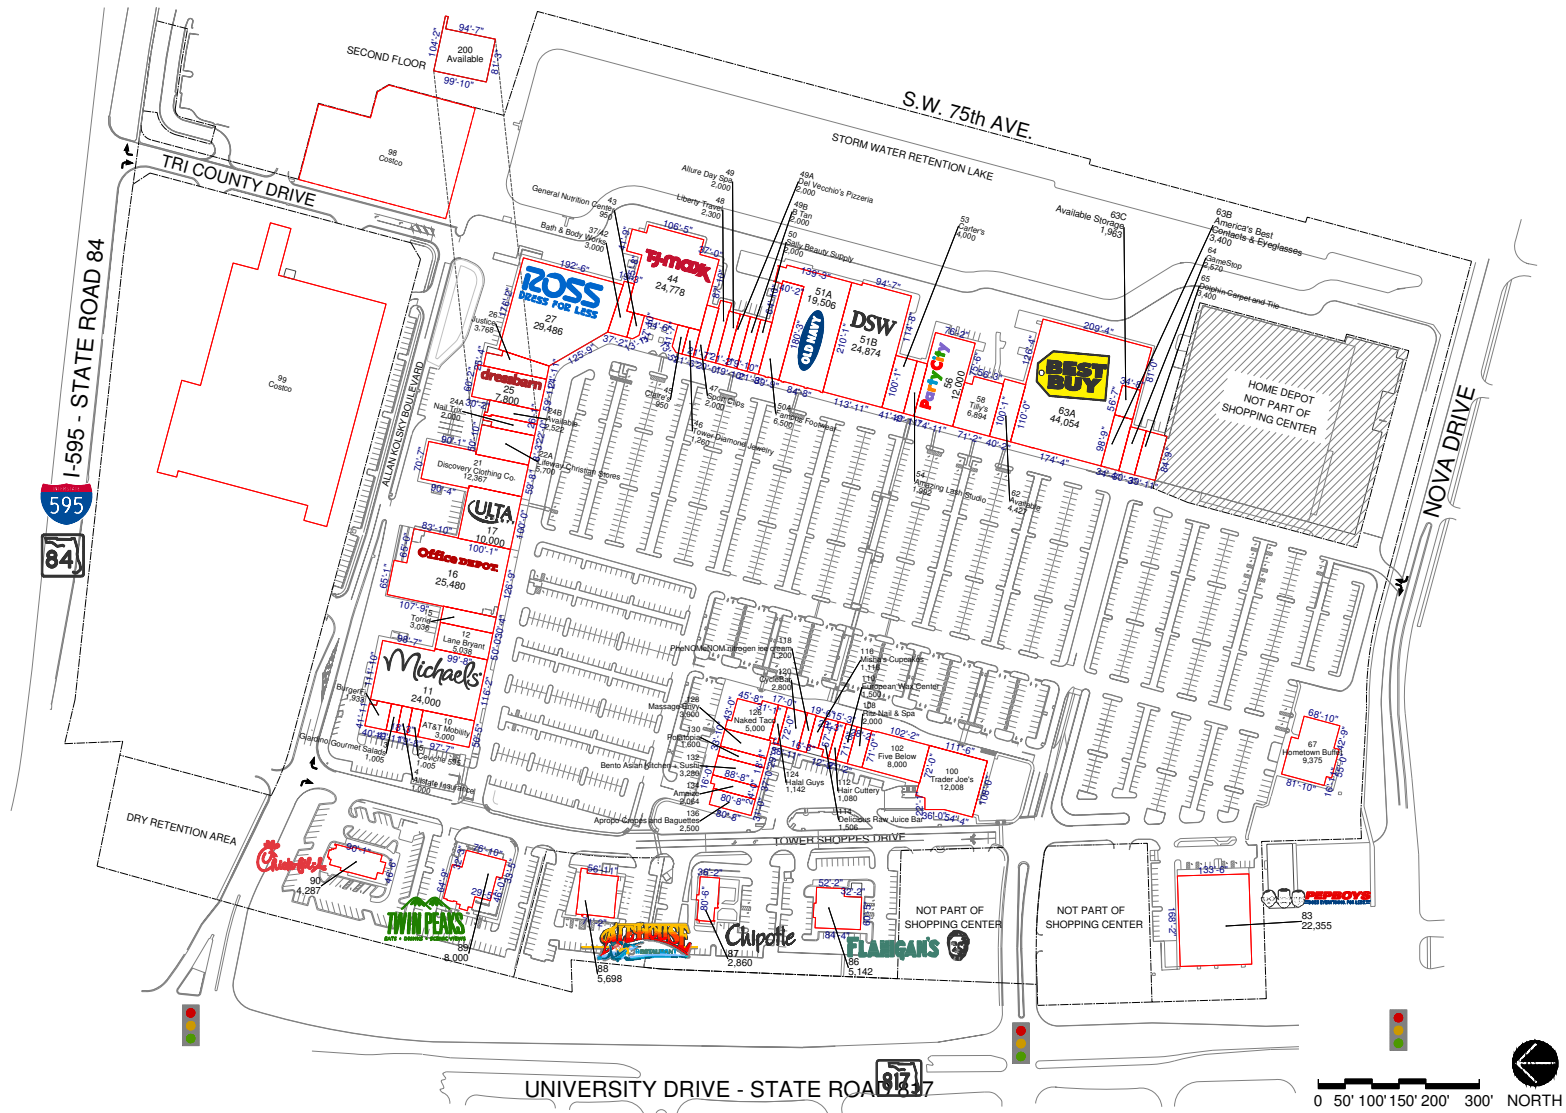

TOWER SHOPS

Davie, FL
GLA 415,000 SF

Corporate Headquarters | 1626 East Jefferson Street, Rockville, MD 20852 | PH 301.998.8100 | FX 800.658.8980 | www.federalrealty.com
Regional Office | 1626 East Jefferson Street, Rockville, MD 20852 | PH 301.998.8100

The parties acknowledge that this Plan is for identification purposes only and does not constitute any covenant, representation, or warranty by Landlord that any existing or future conditions shown exists, or that, if they do exist, will continue to exist through out all or any part of the Lease term, except to the extent such covenant, representation or warranty is expressly set forth in the Lease.