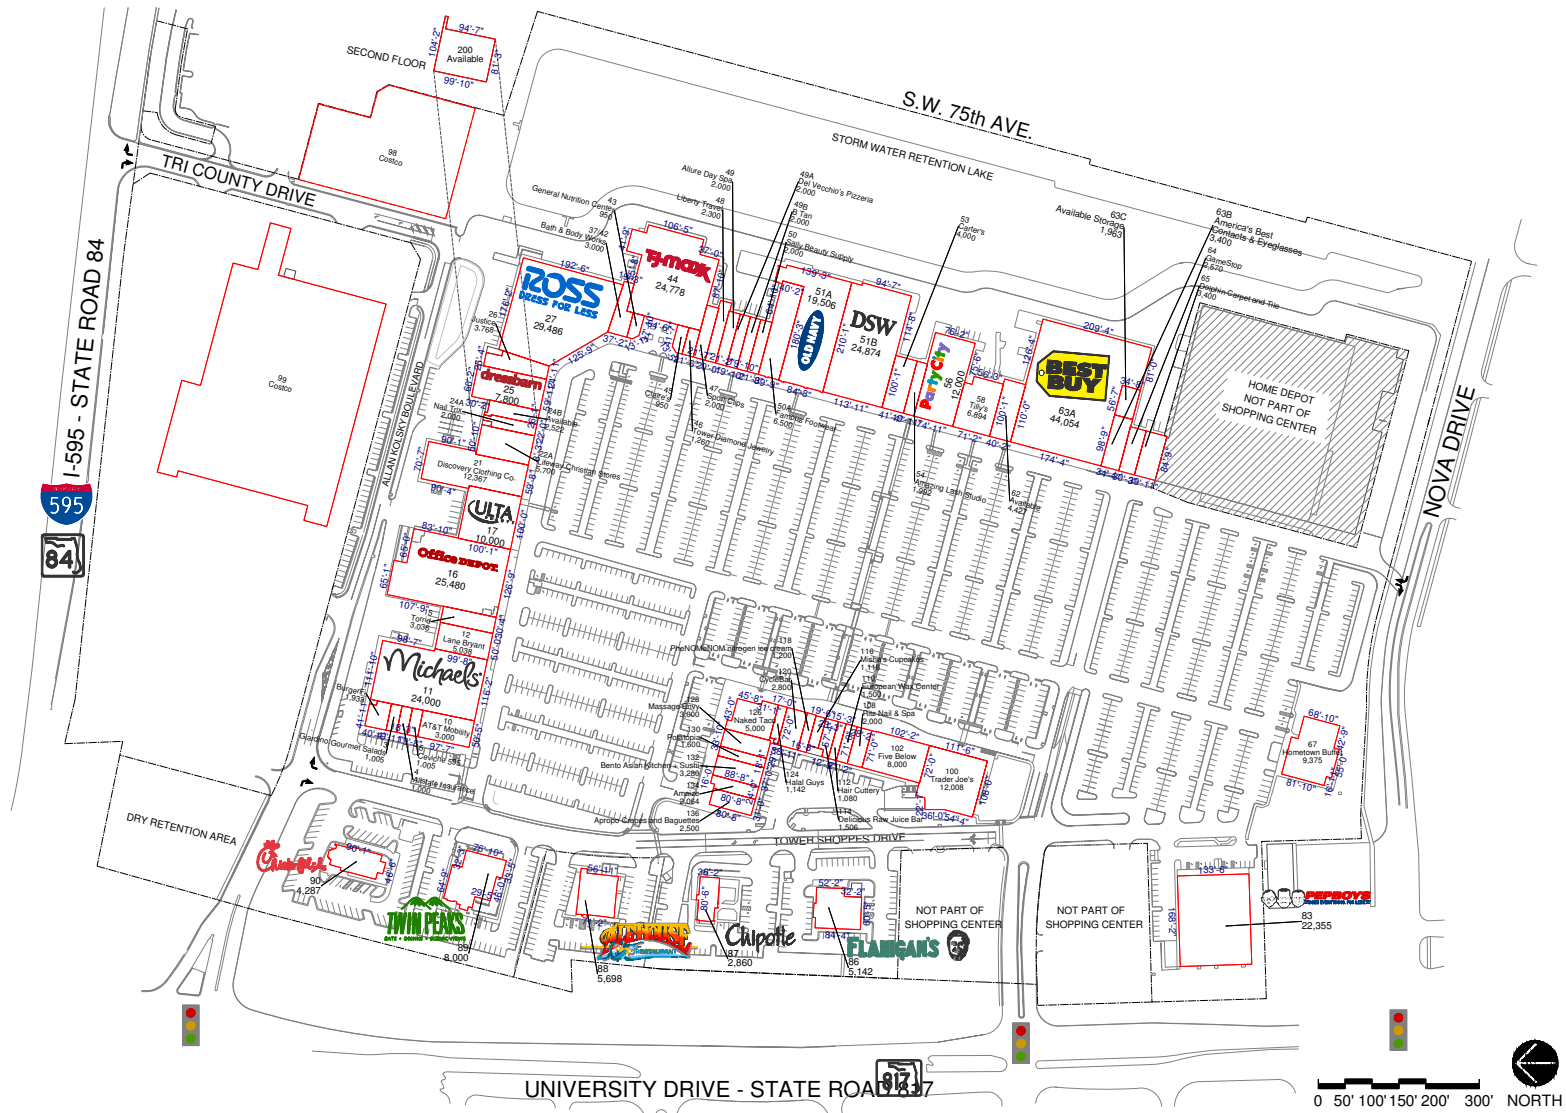

TOWER SHOPS

Davie, FL
GLA 414,000 SF

Corporate Headquarters | 1626 East Jefferson Street, Rockville, MD 20852 | PH 301.998.8100 | FX 800.658.8980 | www.federalrealty.com
Regional Office | 1626 East Jefferson Street, Rockville, MD 20852 | PH 301.998.8100

The parties acknowledge that this Plan is for identification purposes only and does not constitute any covenant, representation, or warranty by Landlord that any existing or future conditions shown exists, or that, if they do exist, will continue to exist through out all or any part of the Lease term, except to the extent such covenant, representation or warranty is expressly set forth in the Lease.